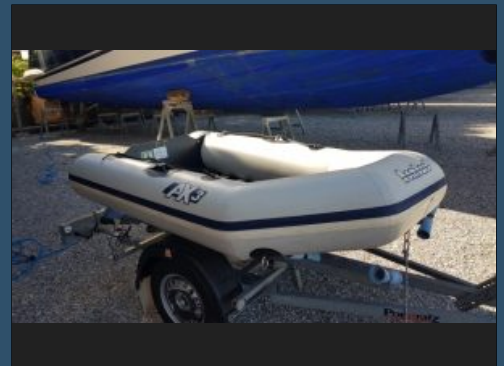

1.400 EUR

EU VAT paid
+ brokerage commission

Arimar 270 Elite

2004, 2,70 x 1,50 m, -
-

380 EUR

EU VAT paid
+ brokerage commission

Bombard AX3 Gris

1996, 2,60 x 1,40 m, -
-

280 EUR

EU VAT paid
+ brokerage commission

Arimar 270 Elite | 5538

Used boat

Construction year: 2004
Length: 2,70 m (8,86 ft)
Width: 1,50 m (4,92 ft)
Draft: 0,20 m (0,66 ft)

Engine: -
Transmission: Outboard
Output: -
Weight: 39 kg

~~720-EUR~~
380 EUR
VAT paid + brokerage commission

Avon 400 DL Jet | 5537

Used boat

Construction year: 2004
Length: 4,01 m (13,16 ft)
Width: 2,34 m (7,68 ft)
Draft: 0,30 m (0,98 ft)

Engine: 1 x Yamaha 2 Takt (80 PS)
Transmission: Jet-Drive
Output: 70 h
Weight: 316 kg

~~8.800-EUR~~
7.800 EUR
VAT paid + brokerage commission

Bombard AX3 Gris | 5587

Used boat

Construction year: 1996
Length: 2,60 m (8,53 ft)
Width: 1,40 m (4,59 ft)
Draft: 0,20 m (0,66 ft)

Engine: -
Transmission: Outboard
Output: -
Weight: 26 kg